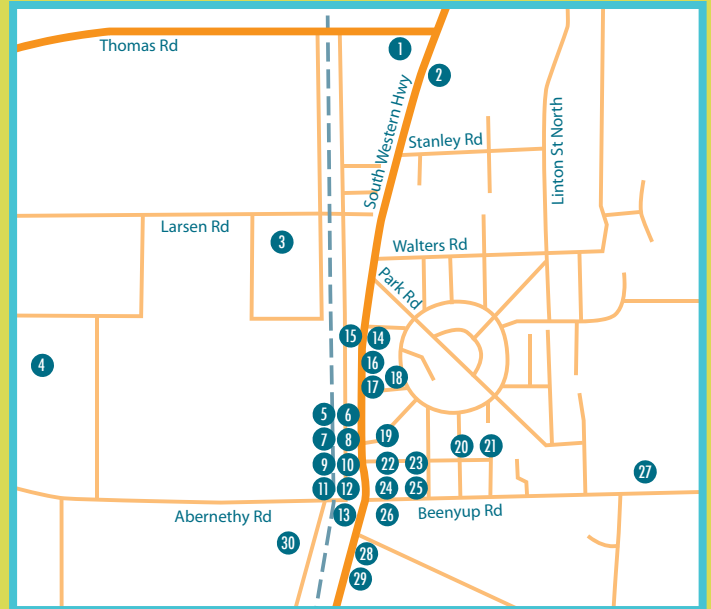

Amenities Plan Byford

LEGEND

- | | | |
|-------------------------------|----------------------------|--|
| 1. Service Station | 15. Byford Family Practice | Take 1 Video Shop |
| 2. Baptist Church | 16. Talion Day Spa | 27. Cafe Gooralong |
| 3. Marri Grove Primary School | 17. Byford Dental Care | 28. Byford Tyre Service |
| 4. Trotting Complex | 18. Byford Optometrist | 29. Byford Fugitive Auto Parts & Service |
| 5. Thistle-Do Curios | 19. Byford Medical Centre | 30. Recreation Centre |
| 6. Roy Weston | 20. Byford Pre-Primary | |
| 7. Impressions Cafe | 21. Byford Primary | |
| 8. Newsagents / Post Office | 22. Anglican Church | |
| 9. Byford Bakery | 23. Uniting Church | |
| 10. Byford Pharmacy | 24. Service Station | |
| 11. Byford Video | 25. Public Toilets | |
| 12. Byford Hardware | 26. Western Cellars | |
| 13. Byford Tavern | Darling Range Realty | |
| 14. Physiotherapy Centre | Byford Settlement Agency | |

Other District Amenities

- Alcoa Mundijong Library
- Jarrahdale Pre-Primary
- Jarrahdale Primary
- Mundijong Primary
- Serpentine Pre-Primary
- Serpentine Primary