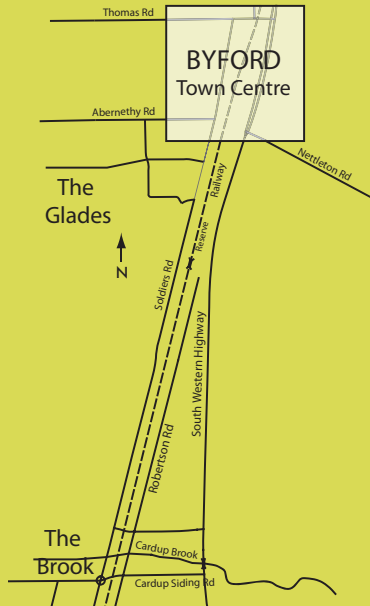

Amenities Plan Byford

LEGEND

- | | | |
|-------------------------------|----------------------------|--|
| 1. Service Station | 15. Byford Family Practice | Take 1 Video Shop |
| 2. Baptist Church | 16. Talion Day Spa | 27. Cafe Gooralong |
| 3. Marri Grove Primary School | 17. Byford Dental Care | 28. Byford Tyre Service |
| 4. Trotting Complex | 18. Byford Optometrist | 29. Byford Fugitive Auto Parts & Service |
| 5. Thistle-Do Curios | 19. Byford Medical Centre | 30. Recreation Centre |
| 6. Roy Weston | 20. Byford Pre-Primary | |
| 7. Impressions Cafe | 21. Byford Primary | |
| 8. Newsagents / Post Office | 22. Anglican Church | |
| 9. Byford Bakery | 23. Uniting Church | |
| 10. Byford Pharmacy | 24. Service Station | |
| 11. Byford Video | 25. Public Toilets | |
| 12. Byford Hardware | 26. Western Cellars | |
| 13. Byford Tavern | Darling Range Realty | |
| 14. Physiotherapy Centre | Byford Settlement Agency | |