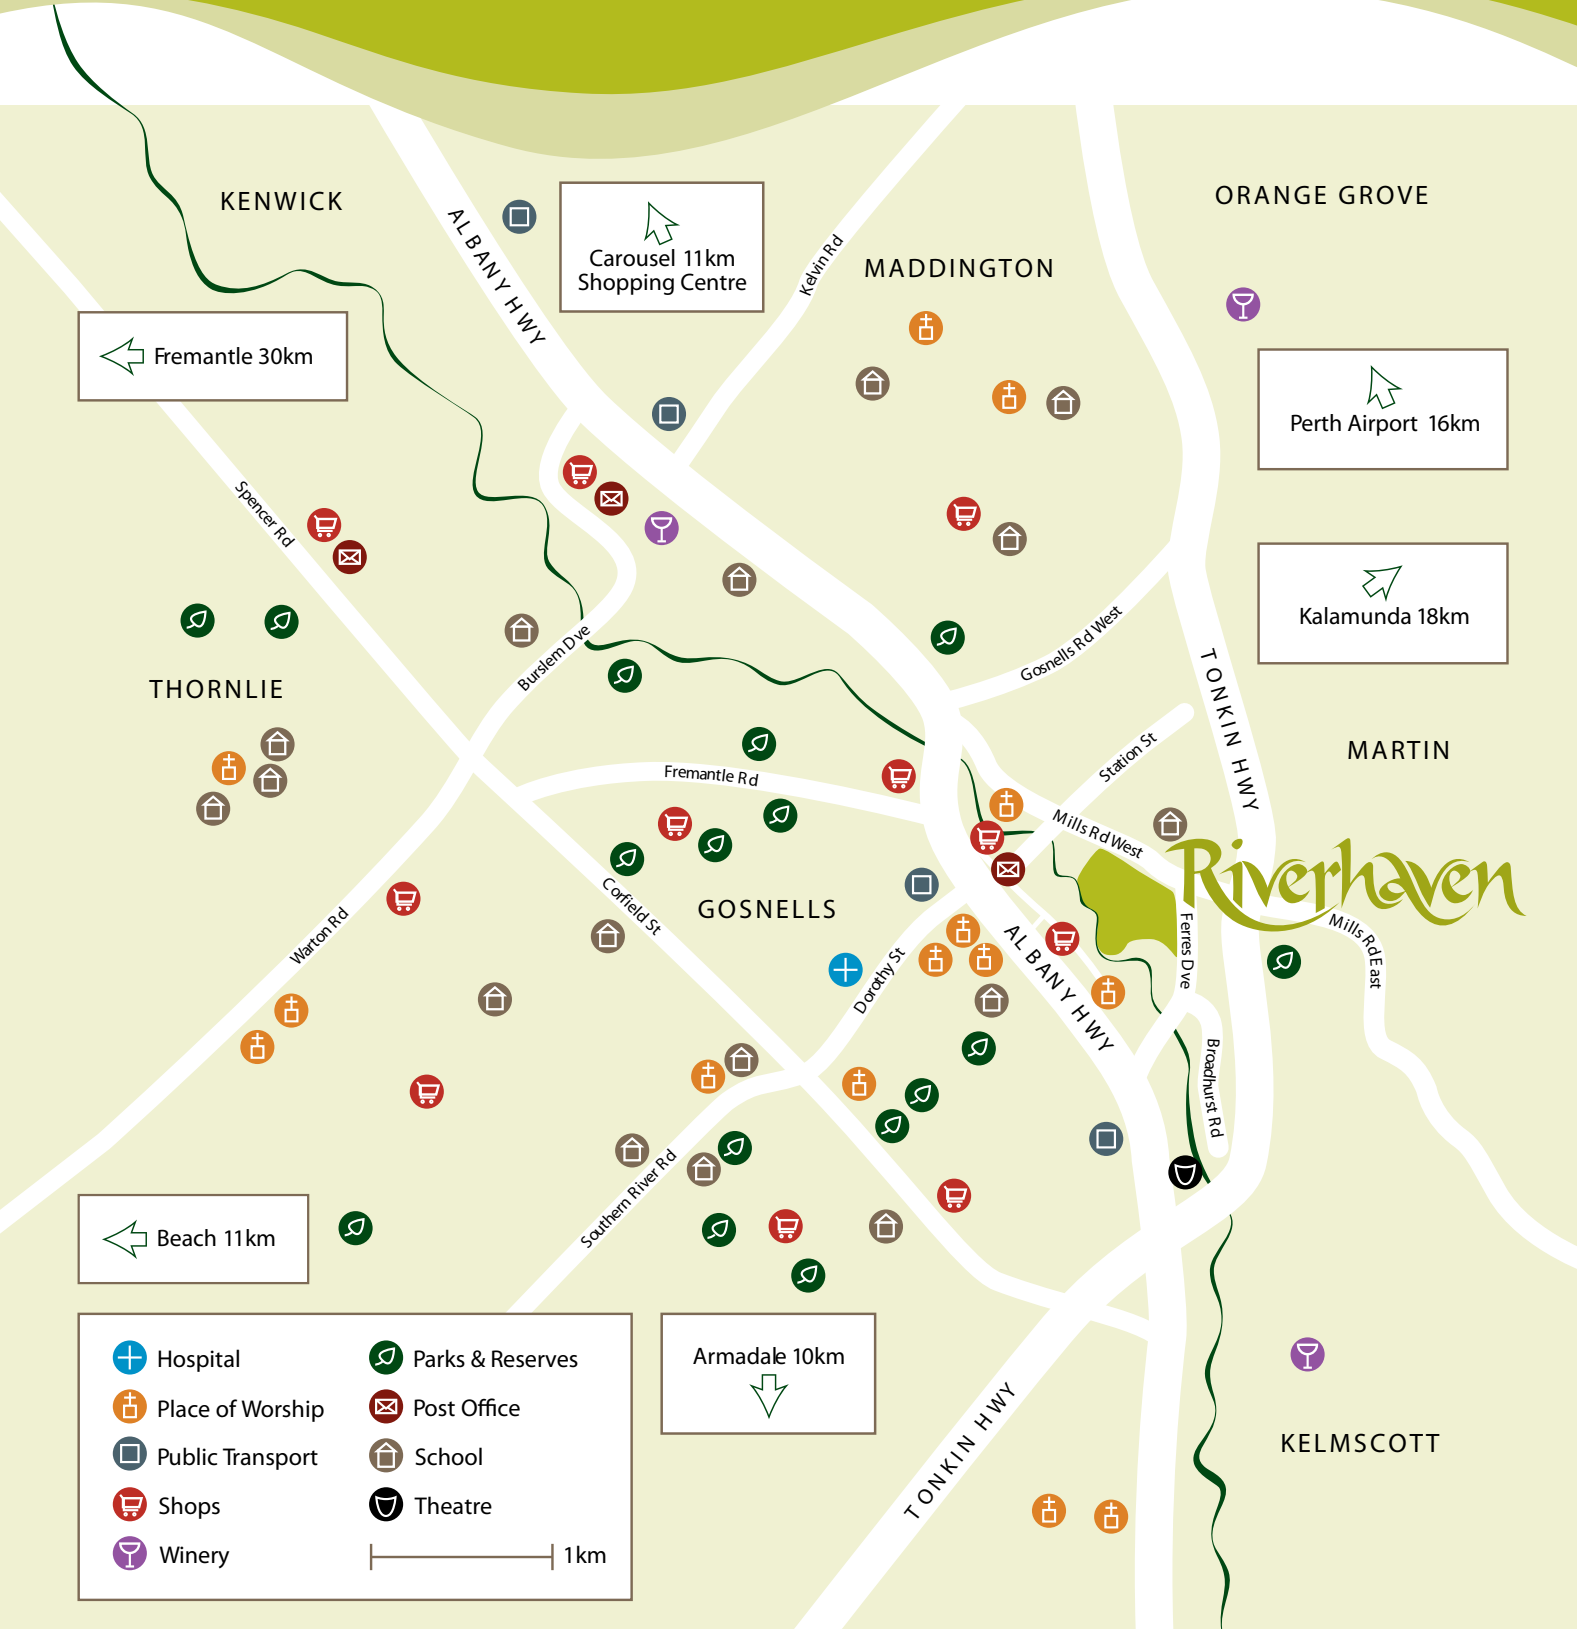

# Riverhaven

Open Saturday and Sunday 1pm-5pm

Telephone 9525 0414 [www.riverhavenland.com.au](http://www.riverhavenland.com.au)